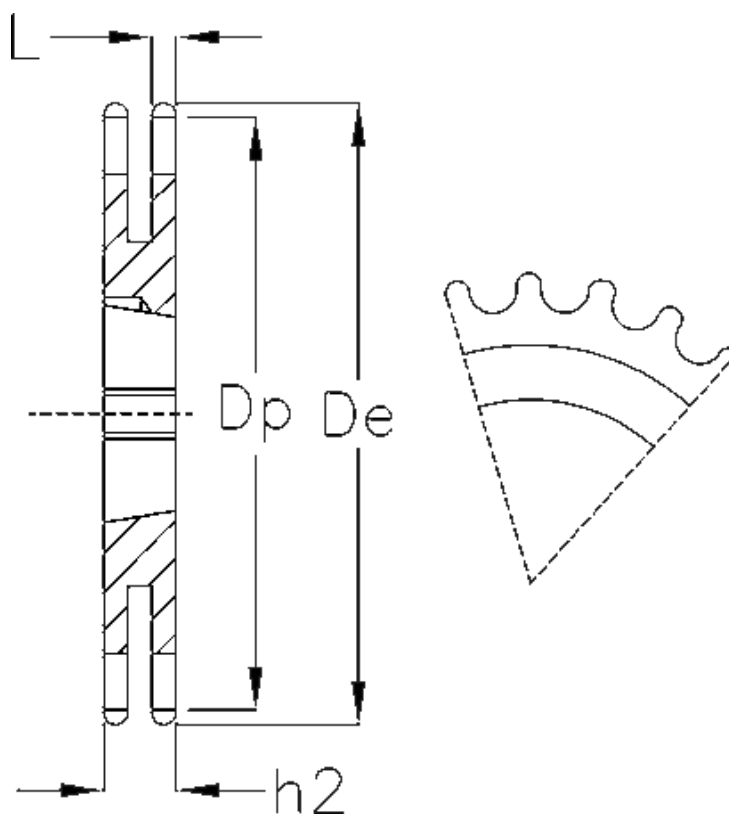

Article number: 616032007015

Description: Taperbored sprocket 12 B-2 Z=15 duplex
for bushing 1610

Measures

Buchse = 1610
C = 2
Chain = 12 B-2
Chain size = 3/4" x 7/16"
De = 99.8
Dp = 91.63
H = 30.3
h2 = 30.3

Material = Stål
Number of teeth = 15